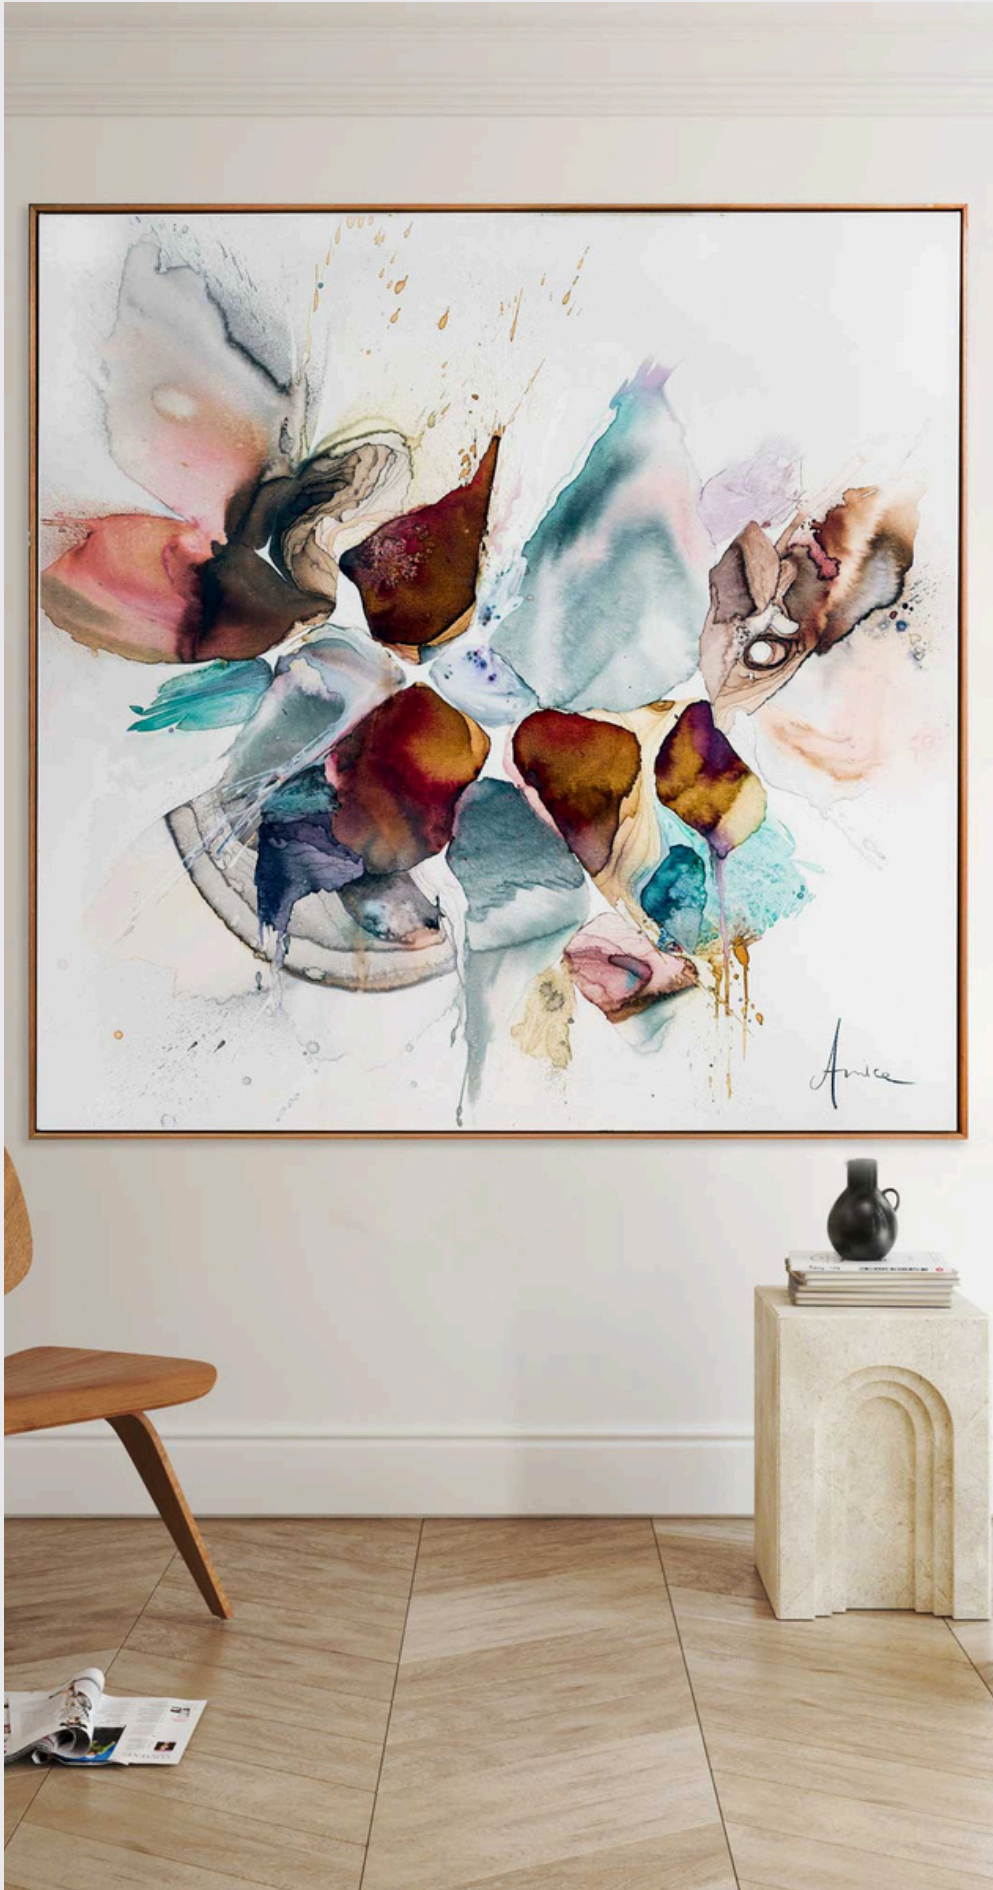

Details:

 1150 X 150 X 3 CM

 \$5200

A Delicate Power

Mixed Media on Canvas

 79 X 155 X 5 CM

 \$4200

A Delicate Power II

Mixed Media on Canvas

 100CM X 100CM X 3

 \$3500

Deep Shallows

Mixed Media on Canvas.

Details:

 122 X 122 X 3 CM

 \$4500

Tender Storm

Mixed Media on Canvas

 79 X 155 X 5 CM

 \$4200

Endless Goodbye

Mixed Media on Canvas

 79 X 155 X 5 CM

 \$4200

Silent Tantrum

Mixed Media on Canvas.

Details:

 122 X 122 X 3 CM

 \$4500

Intimate Distance II

Mixed Media on Canvas

 60 X 60 X 3